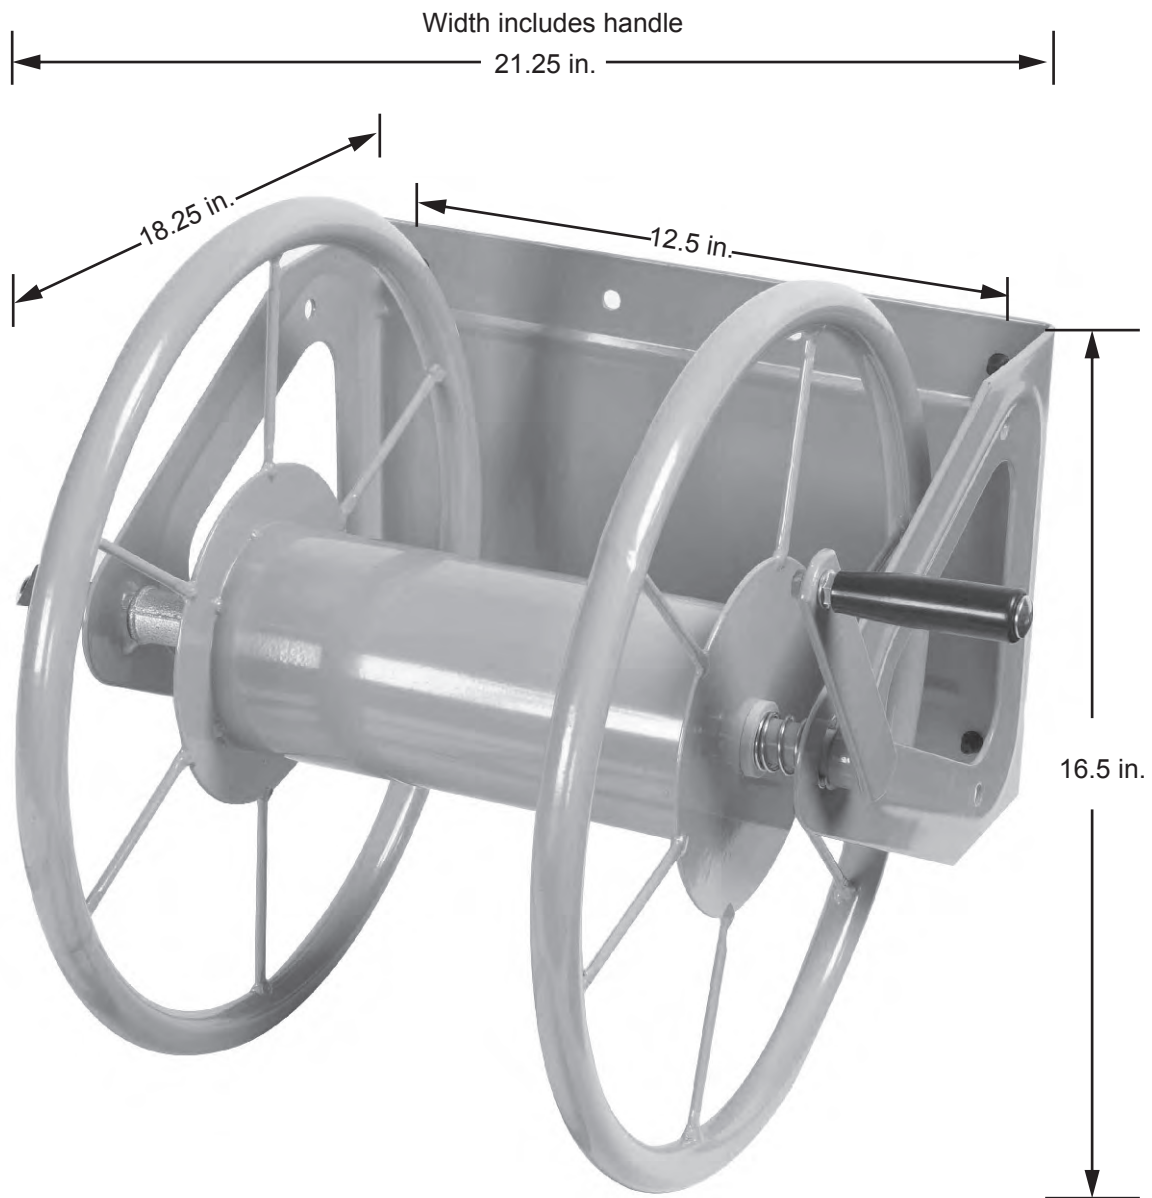

Liberty Garden Model #703

This hose reel must be mounted to a solid masonry wall or to wall studs

TIP: Remember to use the correct size and quantity of hardware to properly support the total weight of the unit. A standard 100' length of garden hose weighs approximately 15 lbs. Filled with water, the additional weight can exceed 20 lbs. The mounting hardware must be able to support the combined weight of the unit, garden hose, plus water.